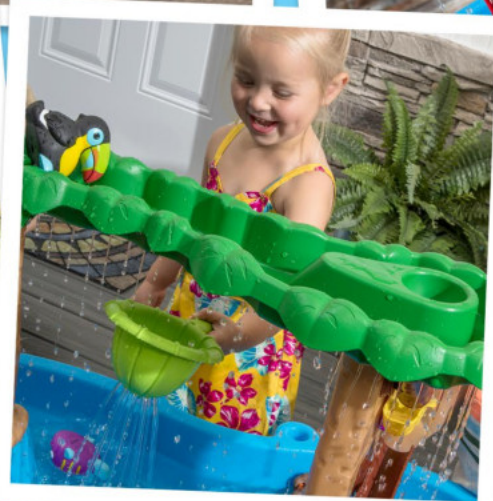

PLAY TO LEARN

LEARN MORE

Sensory Exploration

Builds a foundation for learning by using the five senses to understand and make sense of the world around them.

LEARN MORE

STEM Learning

Uses age-appropriate scientific principles and methods to teach kids about science, technology, engineering, and math.

LEARN MORE

Social Development

Helps children to recognize and manage emotions, build healthy relationships, and learn to share and take turns with others.

LEARN MORE

Fine Motor Skills

Promotes hand-eye coordination, the execution of precise movements, and the use of children's hand and wrist muscles.

www.step2thailand.com