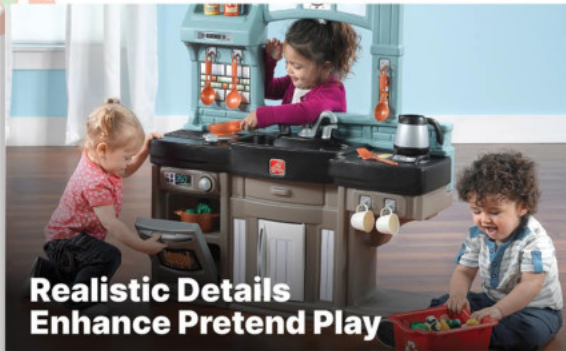

Lifestyle Dream Kitchen

This stylish kitchen playset is designed to look just like a real kitchen with dark faux granite countertops, a modern subway tile backsplash, and molded-in cabinet and baseboard details. Toddlers can cook up some fun with the included pretend stovetop burner with real lights and sounds, and store their fresh pretend play food in the large refrigerator - that also has a pretend water dispenser!

SKU: 8521 Name: ห้องครัวในฝัน
Age Range: 2+ years
Size: 39x90x113 cm

ACCESSORIES INCLUDED

Realistic Details Enhance Pretend Play

Stovetop Lights Up & Makes Real Cooking Sounds

Working Appliance and Cabinet Doors

Includes a Pretend Coffee Station with Pot